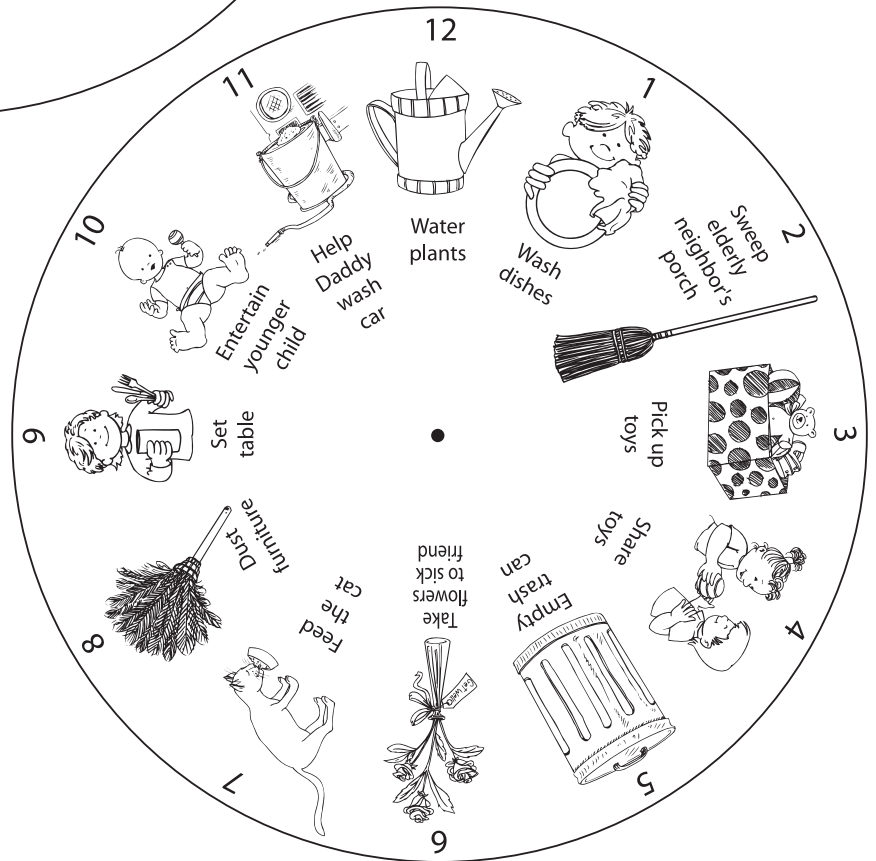

TOP

Leader/Teacher: Enlarge to desired size.

BOTTOM